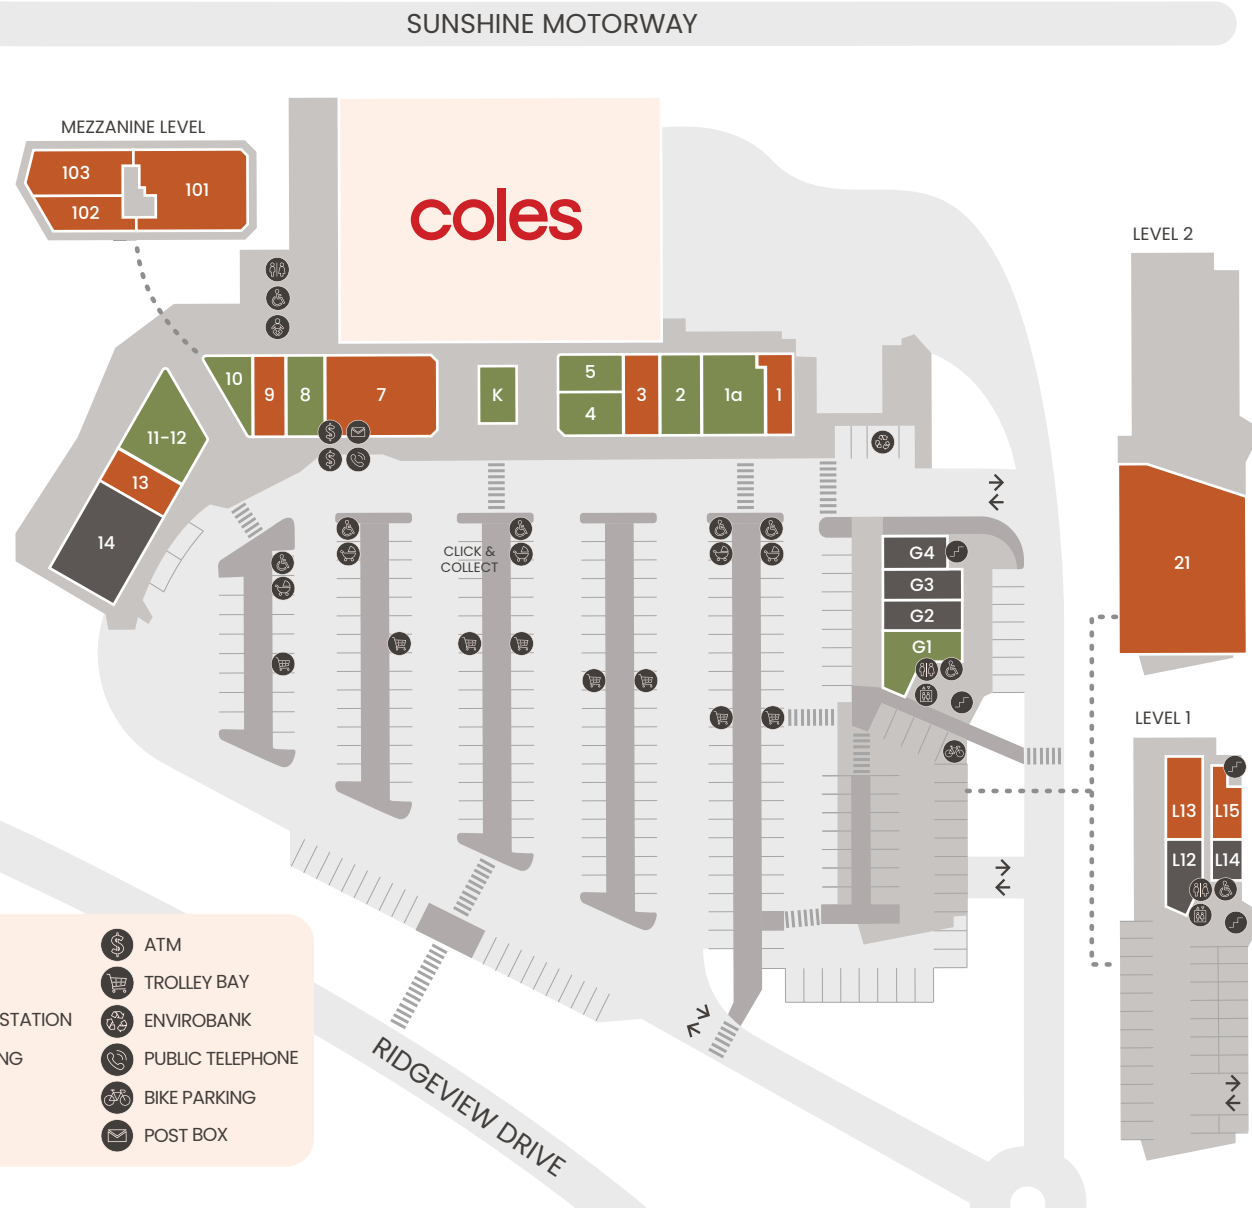

# CENTRE DIRECTORY

- AMENITIES
- ACCESSIBLE
- BABY CHANGE STATION
- PARENTS PARKING
- ELEVATOR
- STAIRS
- ATM
- TROLLEY BAY
- ENVIROBANK
- PUBLIC TELEPHONE
- BIKE PARKING
- POST BOX

## MAJOR

|   |       |           |
|---|-------|-----------|
| M | Coles | 5471 4100 |
|---|-------|-----------|

## FOOD & BEVERAGE

|       |  |              |
|-------|--|--------------|
| 2     | Brown Rice                                     | 5324 1910    |
| 1a    | BWS  | 5471 2826    |
| 11-12 | Burrito Bar                                    | 0413 776 415 |
| K     | Coco Cantina & Co                              |              |
| 4     | Mr. Spudley's Veggie Patch<br>Peregian Springs |              |
| G1    | Peregian Café                                  |              |
| 5     | Peregian Springs Meats                         | 5471 2214    |
| 10    | Peregian Springs Seafood                       | 5471 2222    |
| 8     | Pizza Hut                                      | 131 166      |